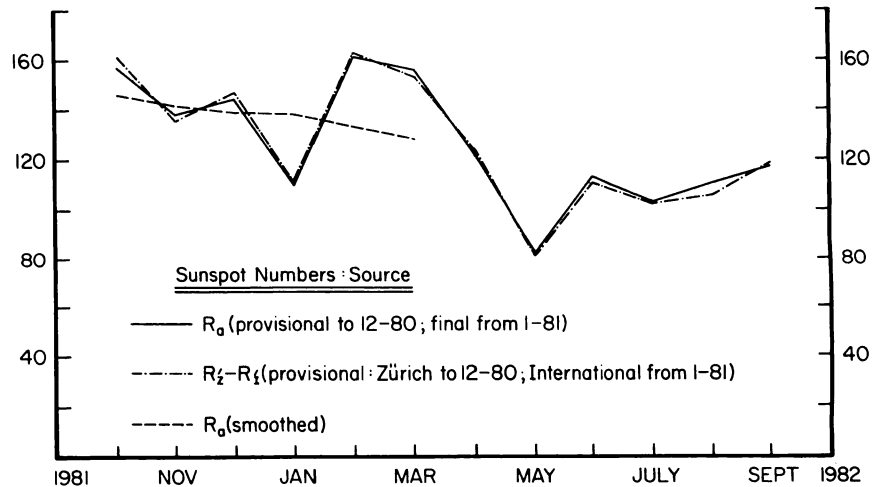

Solar Bulletin

THE AMERICAN ASSOCIATION OF VARIABLE STAR OBSERVERS — SOLAR DIVISION

R. B. AMMONS, EDITOR
UNIVERSITY OF MONTANA
411 KEITH AVENUE
MISSOULA, MONTANA 59801 USA

Volume 38   Number 9

September 1982

September 1982		
RELATIVE SUNSPOT NUMBERS (R):		
AAVSO (a), INTERNATIONAL (I)		
Day	R_a	R_I
1	113	115
2	131	124
3	155	146
4	168	176
5	158	160
6	145	141
7	119	117
8	115	115
9	91	100
10	82	81
11	83	86
12	79	78
13	84	81
14	104	104
15	128	129
16	129	133
17	125	127
18	107	107
19	104	117
20	102	104
21	95	102
22	95	95
23	101	97
24	106	109
25	115	118
26	130	138
27	128	133
28	138	140
29	150	144
30	155	160
Mean	117.8	119.2

To regain its normal schedule, the Solar Bulletin will limit this and several following issues to data without commentary. Any researcher urgently needing data not yet published should request them directly from the Editor.

The smoothed mean sunspot number is 128.8 for March 1982.